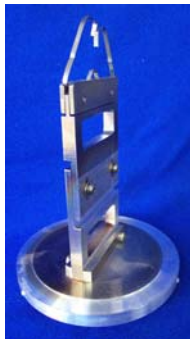

# INTERCOVAMEX SURPLUS AND USED VACUUM FITTINGS

LES001

cryopanel

LES001

Part Number	SURPLUS AND USED VACUUM FITTINGS	US\$
RIB010	braided flexible hose CF 2.75", 1 meter. Used.	250.00
RIB015	Tee CF 2.75. used.	60.00
RIB016	Nipple CF 4.5" , 80 mm long. Used.	100.00
RIB017	Nipple CF 4.5" , 70 mm long. Used.	90.00
RIB020	flexible hose thick walls 50 cm long, KF40. used.	60.00
RIB021	special flange CF6" with bellow 170 mm long and post. used.	60.00
RIB024	adapter CF 2.75 to rectangle.. used.	60.00
RIB025	UHV chamber for Riber Nanoscan 50 Auger Microprobe. used.	2,000.00
RIB026	adapter CF2.75-KF40.. used.	35.00
RIB027	special adpater CF 2.25 with O ring- KF25. used.	50.00
RIB028	Viewport CF 2.75. used.	50.00
RIB029	Viewport CF 8" (no knife edge). Used.	250.00
RIB032	Manifold for LN2 pumping system with rough valve and thermocouple. used.	55.00
RIB033	Ceramic breaks (Insulating Nipple) 95 mm long CF6". used.	400.00
RIB034	Special blank flange CF2.75 for O ring sealing. used.	
000001013	Stainless Steel flange CF2.75. New.	
0050013074	ADAPTER CF 1.33" to 6 mm tube. NEW.	40.00
0050026224	CF 8" FLANGE with I hole 25 mm and 1 hole 40 mm aprox. used.	100.00
0050032341	stainless steel TUBE body. NEW.	
SS-4-VCR-3	VCR3 flange to be welded. CAJON SS-4-VCR-3. NEW	40.00
SS-2-VCR-3	VCR3 flange to be welded. CAJON SS-2-VCR-3. NEW	40.00
1019	FLANGE CF16 -F LENGTH 16. NEW	
RIB009	Bellow CF 4.5" with orientation mechanism for transfer devices. Used.	700.00
100313713	KF50-KF16 Stainless steel conical reducer. Used.	40.00
100313715	KF50-KF25 Stainless steel conical reducer. Used.	42.00
100313712	KF40-KF16 stainless steel straight reducer. Used.	38.00
	Niple . Stainless steal ASA 8 holes without groove. Inside diameter 5.75". Length: 11". NEW.	300.00
	Macrovac cross KF25	
	KF25-KF16 stainless steel reducer	